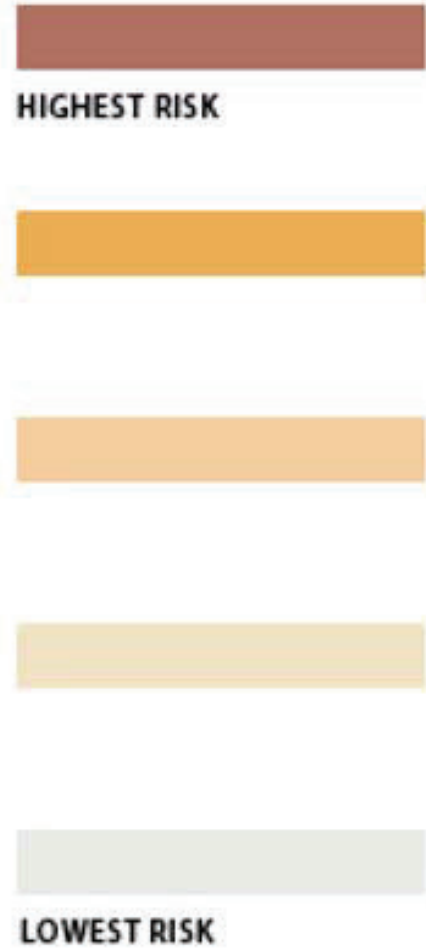

# Hurricane Risk Map

☆ Virginia's Industrial Advancement Alliance

The map displayed above highlights the Hurricane risk in continental US based on data provided by University of Miami.

**Josh Lewis**  
*Executive Director*  
P.O. Box 983, Marion VA 24354  
Jlewis@viaalliance.org  
276-783-6949  
www.viaalliance.org